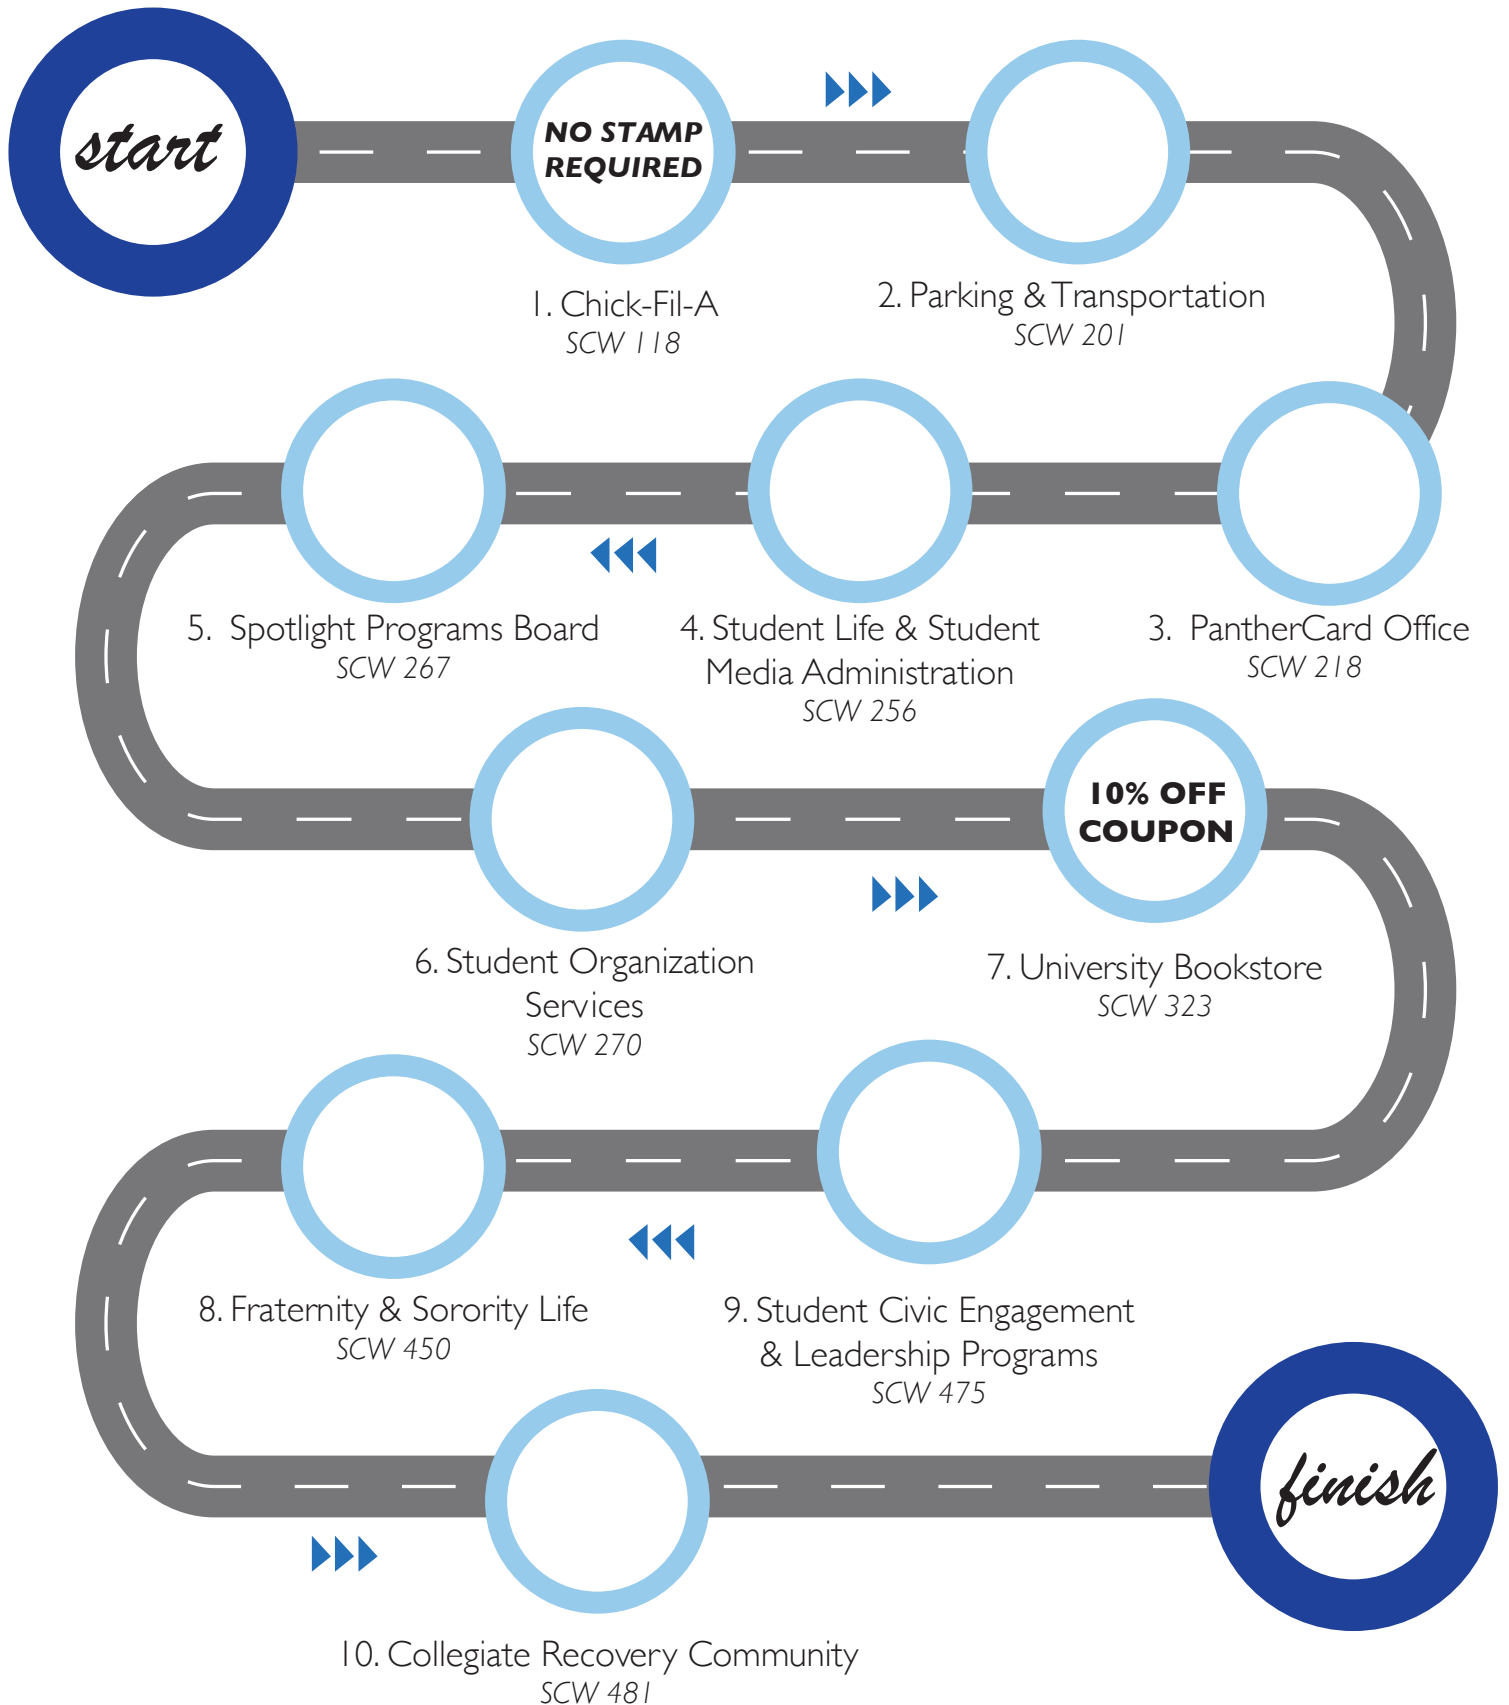

Student Center West Road Map

Student Name: _____

Student Email: _____