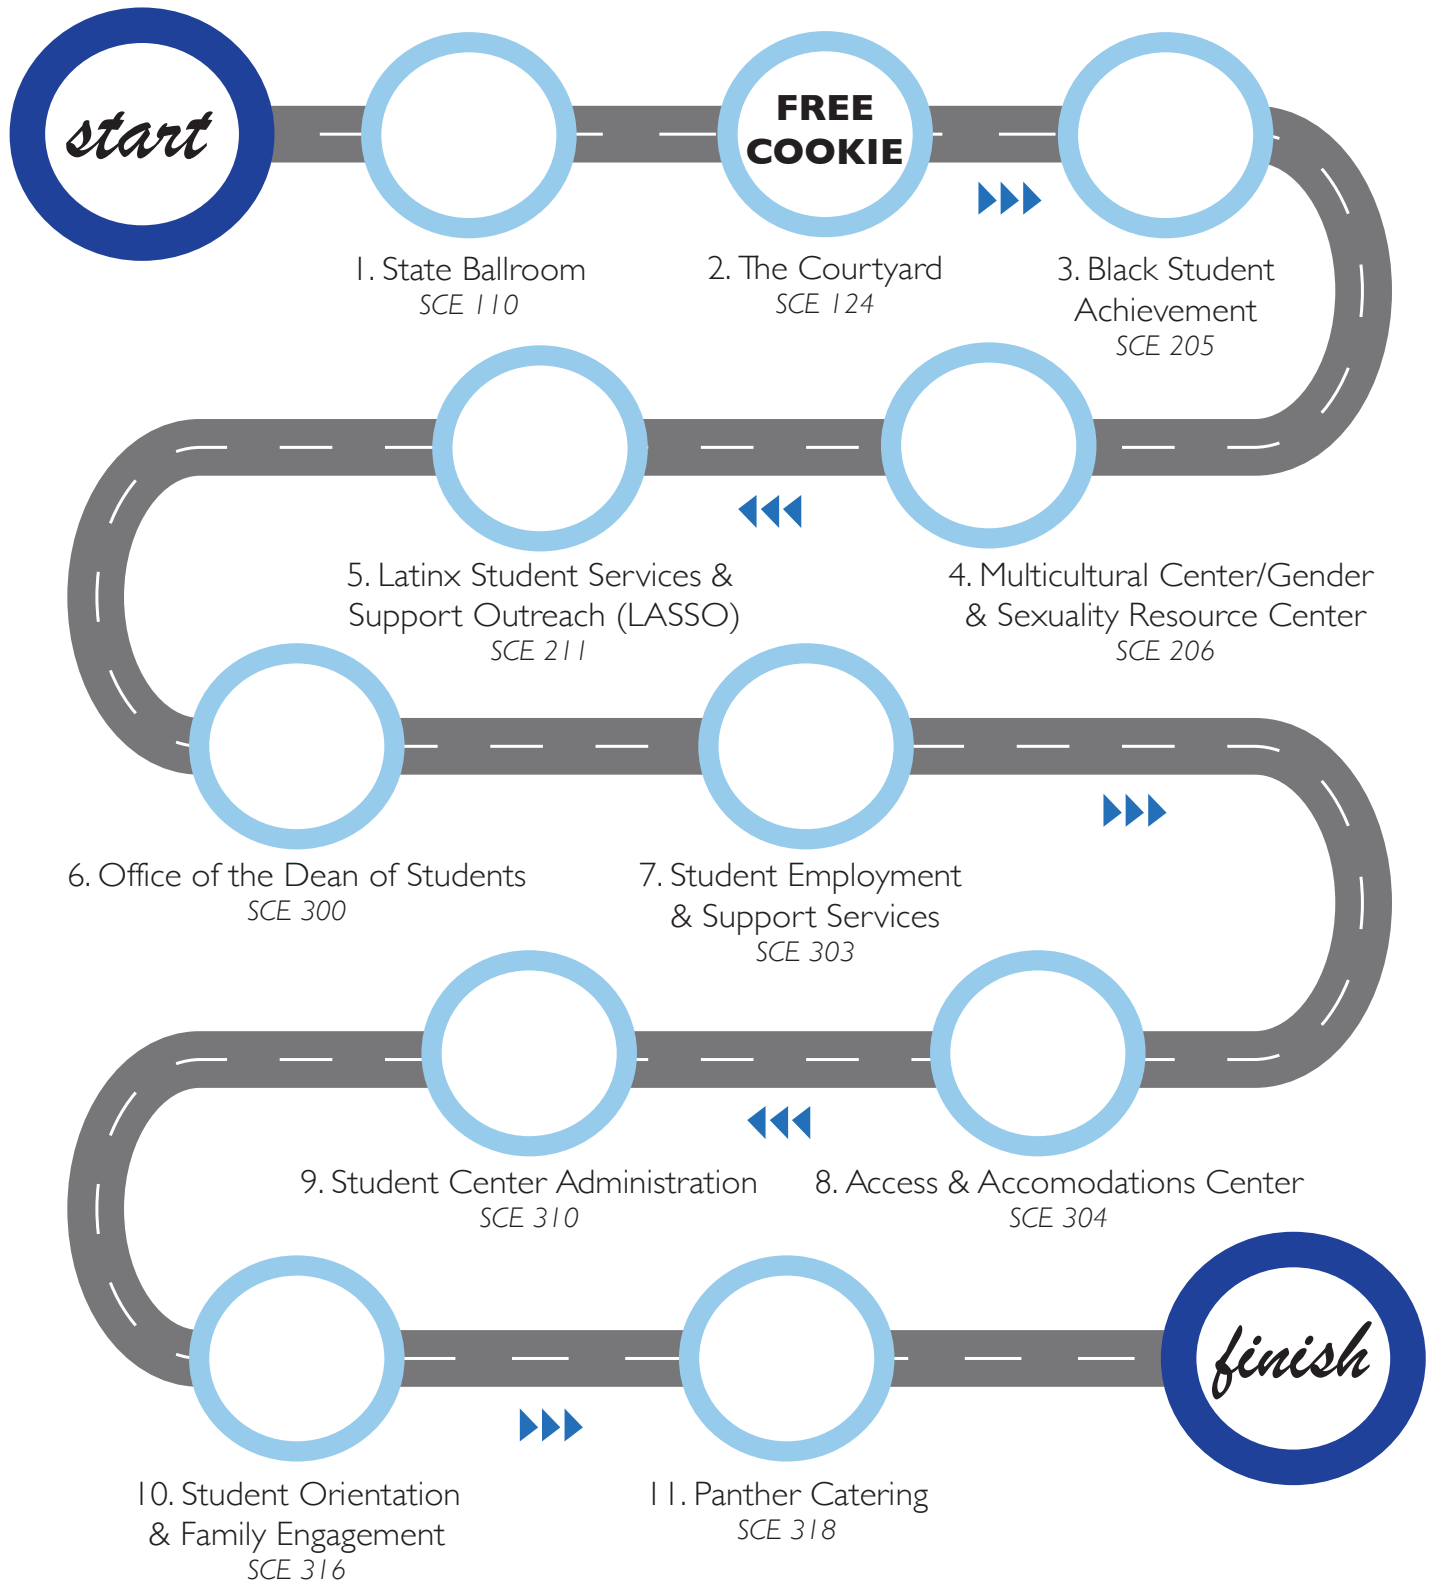

Student Center East Road Map

Welcome to Georgia State University Student Center East and West!

Visit the offices along BOTH road maps between 9 a.m. and 5 p.m. to earn one of the prizes listed on the next page. You have two days (Wed., Aug. 31 and Thurs., Sept. 1) to collect as many stamps as possible.

Return your completed form to the Student Center East Information Center by 10 p.m. on Thursday, September 1 and bring your Panther ID to pick up your prize by Friday, September 16.